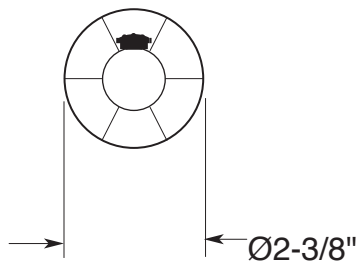

FEATURES:

- All brass construction.
- Available in all Sigma finishes. Warranty varies according to finish selection.
- Mounting bracket and screws are supplied.

Accessories

Series 07
Robe Hook
1.07RH00

TOP VIEW

FRONT VIEW

SIDE VIEW