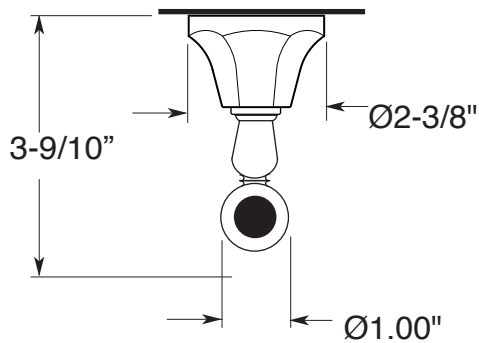

FEATURES:

- All brass construction.
- Available in all Sigma finishes. Warranty varies according to finish selection.
- Mounting bracket and screws are supplied.

Accessories

Series 07
Robe Hook
1.07RH00

TOP VIEW

FRONT VIEW

SIDE VIEW