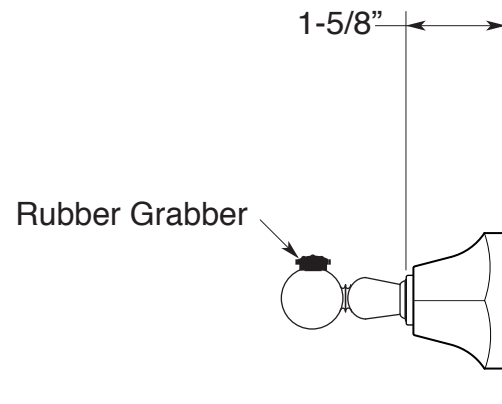

FEATURES:

- All brass construction.
- Available in all Sigma finishes. Warranty varies according to finish selection.
- Mounting bracket and screws are supplied.

Accessories

Series 07
Robe Hook
1.07RH00

TOP VIEW

FRONT VIEW

SIDE VIEW