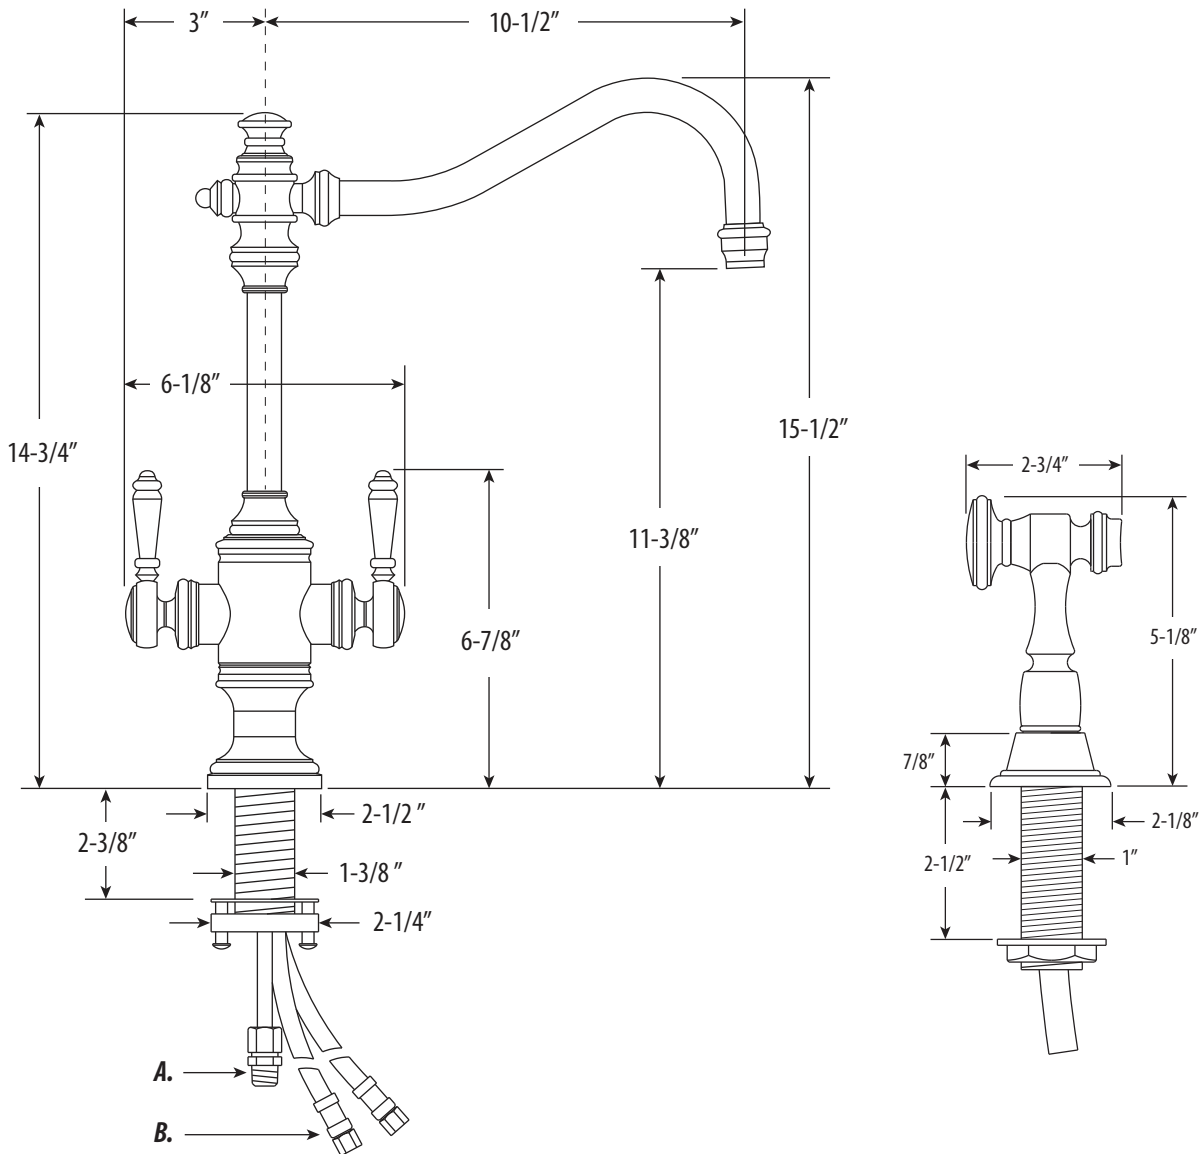

ANNAPOLIS TWO HANDLE KITCHEN FAUCET / W SIDE SPRAY

8020-1

- MAX COUNTER THICKNESS 2-3/8"
- MINIMUM INSTALL HOLE SIZE 1-1/2"

- A. Side Spray Connection with 1/4" NPT Pipe Fitting
- B. Supply Hoses - 20" Long with 3/8" Compression Fittings

DIMENSIONS MAY VARY AND ARE SUBJECT TO CHANGE. NO RESPONSIBILITY IS ASSUMED FOR USE OF SUPERCEDED OR VOIDED DATA