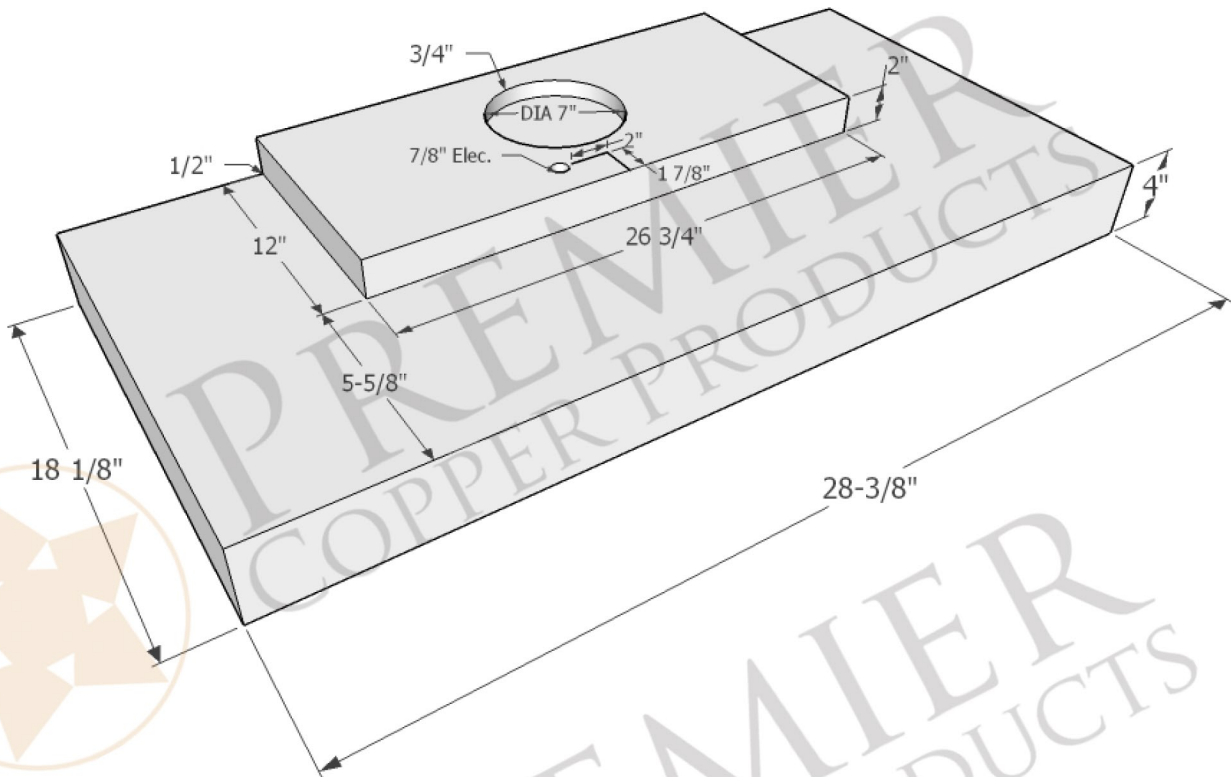

- * Description: Hand Hammered Zinc Under Cabinet Range Hood with 735 CFM Slim Baffle Filters
- * Outer Dimensions: 29.75" X 21" X 7.5"
- * Top Dimensions: 29.75" X 12"
- * Bottom Dimensions: 29.75" X 21"
- * Bottom Opening Dimensions: 28.75" x 18.5"
- * Finish: Zinc
- * Skirt Height: 6.5"
- * Top Opening: 21" x 9"

THIS PRODUCTS IS HAND CRAFTED, SMALL VARIANCES IN COLOR AND SIZE MAY OCCUR.
DO NOT MAKE ANY INSTALLATION CUTS UNTIL YOU RECEIVE YOUR ITEM(S).

- * Description: Hand Hammered Zinc Under Cabinet Range Hood with 735 CFM Slim Baffle Filters
- * Insert Model: C2030BPSB
- * Insert Description: 735 CFM, 1.5 - 4.6 Sones, Variable Controls, Dual Centrifugal Blowers, Slim Baffle Filters
- * Insert Duct: Single 7" Round Vent Opening
- * Insert Lighting: Two Dimmable LED Lights Included
- * Insert Finish: Stainless Steel

Industry leading, seven year in home, limited warranty on insert.

Please visit ImperialHoods.com to view the details of their warranty in full.

All dimensions on inserts are (+/-) 1/8" and are subject to change. Drawings are not to scale.