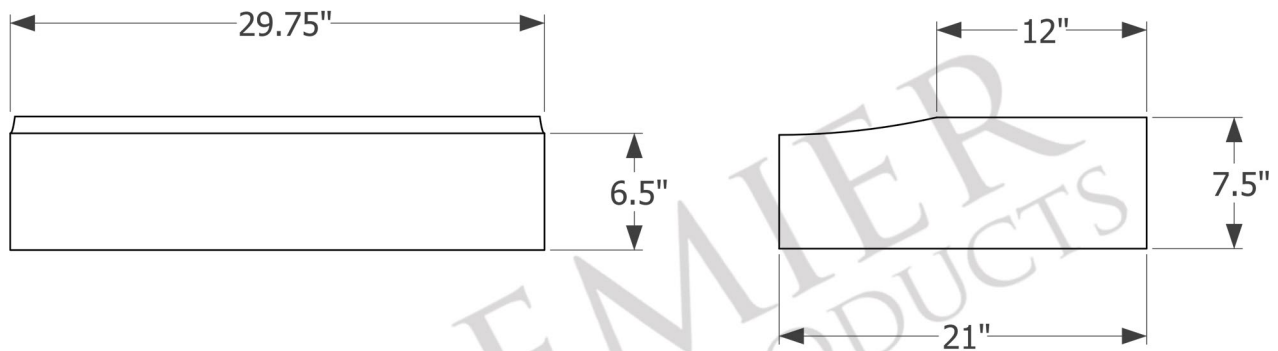

- * Description: Hand Hammered Zinc Under Cabinet Range Hood with 735 CFM Slim Baffle Filters
- * Outer Dimensions: 29.75" X 21" X 7.5"
- * Top Dimensions: 29.75" X 12"
- * Bottom Dimensions: 29.75" X 21"
- * Bottom Opening Dimensions: 28.75" x 18.5"
- * Finish: Zinc
- * Skirt Height: 6.5"
- * Top Opening: 21" x 9"

THIS PRODUCTS IS HAND CRAFTED, SMALL VARIANCES IN COLOR AND SIZE MAY OCCUR.
DO NOT MAKE ANY INSTALLATION CUTS UNTIL YOU RECEIVE YOUR ITEM(S).

- * Description: Hand Hammered Zinc Under Cabinet Range Hood with 735 CFM Slim Baffle Filters
- * Insert Model: C2030BPSB
- * Insert Description: 735 CFM, 1.5 - 4.6 Sones, Variable Controls, Dual Centrifugal Blowers, Slim Baffle Filters
- * Insert Duct: Single 7" Round Vent Opening
- * Insert Lighting: Two Dimmable LED Lights Included
- * Insert Finish: Stainless Steel

Industry leading, seven year in home, limited warranty on insert.

Please visit ImperialHoods.com to view the details of their warranty in full.

All dimensions on inserts are (+/-) 1/8" and are subject to change. Drawings are not to scale.