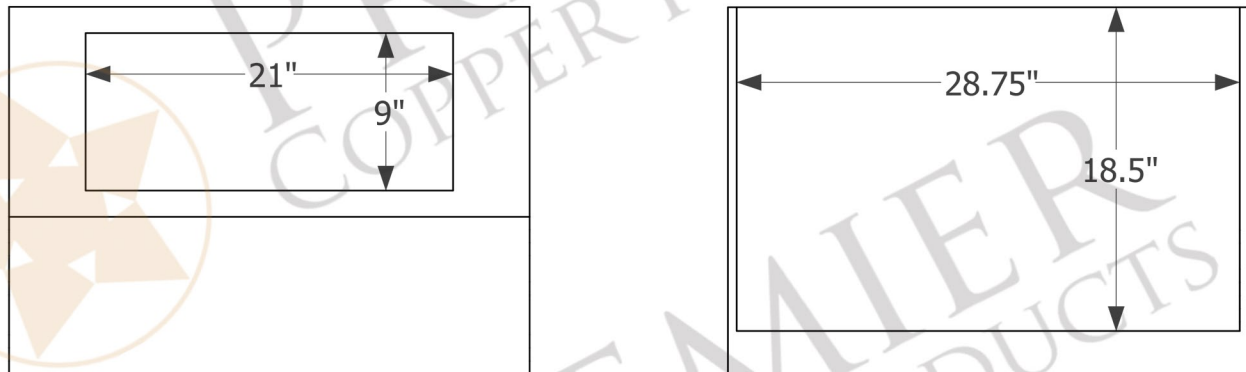

- * Description: Hand Hammered Zinc Under Cabinet Range Hood with 735 CFM Slim Baffle Filters
- * Outer Dimensions: 29.75" X 21" X 7.5"
- * Top Dimensions: 29.75" X 12"
- * Bottom Dimensions: 29.75" X 21"
- * Bottom Opening Dimensions: 28.75" x 18.5"
- * Finish: Zinc
- * Skirt Height: 6.5"
- * Top Opening: 21" x 9"

THIS PRODUCTS IS HAND CRAFTED, SMALL VARIANCES IN COLOR AND SIZE MAY OCCUR.
DO NOT MAKE ANY INSTALLATION CUTS UNTIL YOU RECEIVE YOUR ITEM(S).

- * Description: Hand Hammered Zinc Under Cabinet Range Hood with 735 CFM Slim Baffle Filters
- * Insert Model: C2030BPSB
- * Insert Description: 735 CFM, 1.5 - 4.6 Sones, Variable Controls, Dual Centrifugal Blowers, Slim Baffle Filters
- * Insert Duct: Single 7" Round Vent Opening
- * Insert Lighting: Two Dimmable LED Lights Included
- * Insert Finish: Stainless Steel

Industry leading, seven year in home, limited warranty on insert.

Please visit ImperialHoods.com to view the details of their warranty in full.

All dimensions on inserts are (+/-) 1/8" and are subject to change. Drawings are not to scale.