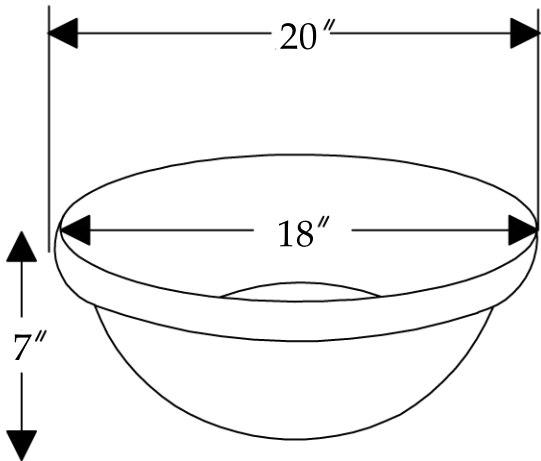

# ITEM # LO20RDB OVAL ROLLED RIM

**OUTER DIMENSIONS: 20" x 16" x 7"**

**INNER DIMENSIONS: 18" x 14" x 7"**

**DRAIN SIZE: 1.5" W/O OVERFLOW**

**MATERIAL GAUGE: 17**

CODE/STANDARD COMPLIANCE

\* IAPMO/cUPC LISTED

**IMPORTANT:** THIS PRODUCT IS HAND CRAFTED AND SMALL VARIANCES MAY OCCUR. DIMENSIONS MAY VARY UP TO 1/4". DO NOT MAKE ANY INSTALLATION CUTS UNTIL YOU RECEIVE YOUR SINK.

BY PREMIER COPPER PRODUCTS

**B-WS01ORB**