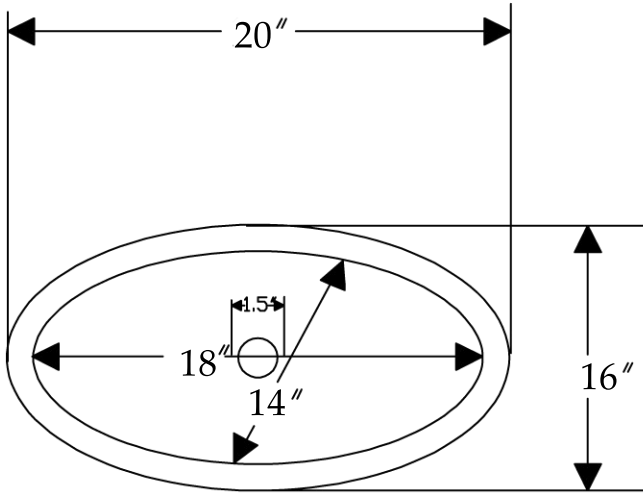

# ITEM # LO20RDB OVAL ROLLED RIM

**OUTER DIMENSIONS: 20" x 16" x 7"**

**INNER DIMENSIONS: 18" x 14" x 7"**

**DRAIN SIZE: 1.5" W/O OVERFLOW**

**MATERIAL GAUGE: 17**

CODE/STANDARD COMPLIANCE

\* IAPMO/cUPC LISTED

**IMPORTANT:** THIS PRODUCT IS HAND CRAFTED AND SMALL VARIANCES MAY OCCUR. DIMENSIONS MAY VARY UP TO 1/4". DO NOT MAKE ANY INSTALLATION CUTS UNTIL YOU RECEIVE YOUR SINK.

BY PREMIER COPPER PRODUCTS

**B-WS01ORB**