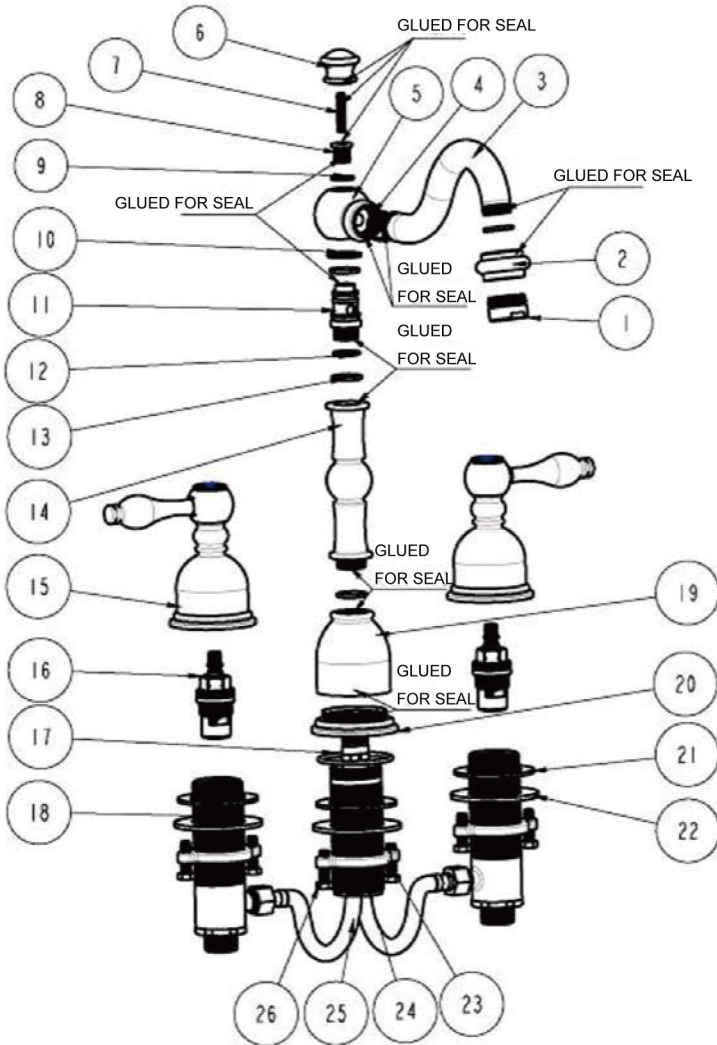

TRU™ Faucets

BY PREMIER COPPER PRODUCTS

B-WS01ORB

EXPLODED PARTS VIEW