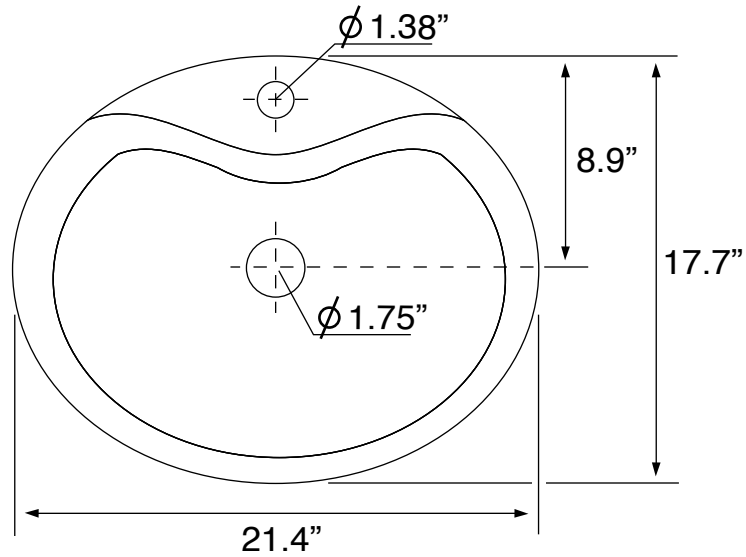

Features

- With overflow.
- Modern design.

Material

- White ceramic bathroom sink.

Installation

- Vessel / above-counter installation.

Configuration

- Single hole.

Nameek's One-Year Limited Warranty

See website for warranty information details.

Technical Information

Bowl type:	Single
Installation:	Vessel
Bowl dimensions:	Depth: 2.8"
	Length: 17.7"
	Width: 12.8"
Drain hole:	1.75"
Faucet hole:	1.38"
Configuration:	1
Weight:	24.22 lbs