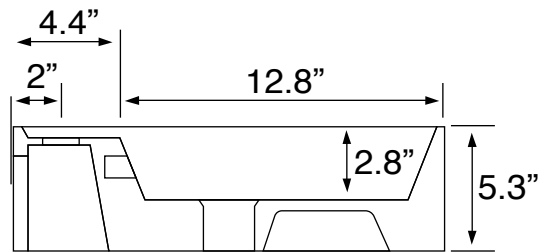

Features

- With overflow.
- Modern design.

Material

- White ceramic bathroom sink.

Installation

- Vessel / above-counter installation.

Configuration

- Single hole.

Nameek's One-Year Limited Warranty

See website for warranty information details.

Technical Information

Bowl type:	Single
Installation:	Vessel
Bowl dimensions:	Depth: 2.8"
	Length: 17.7"
	Width: 12.8"
Drain hole:	1.75"
Faucet hole:	1.38"
Configuration:	1
Weight:	24.22 lbs