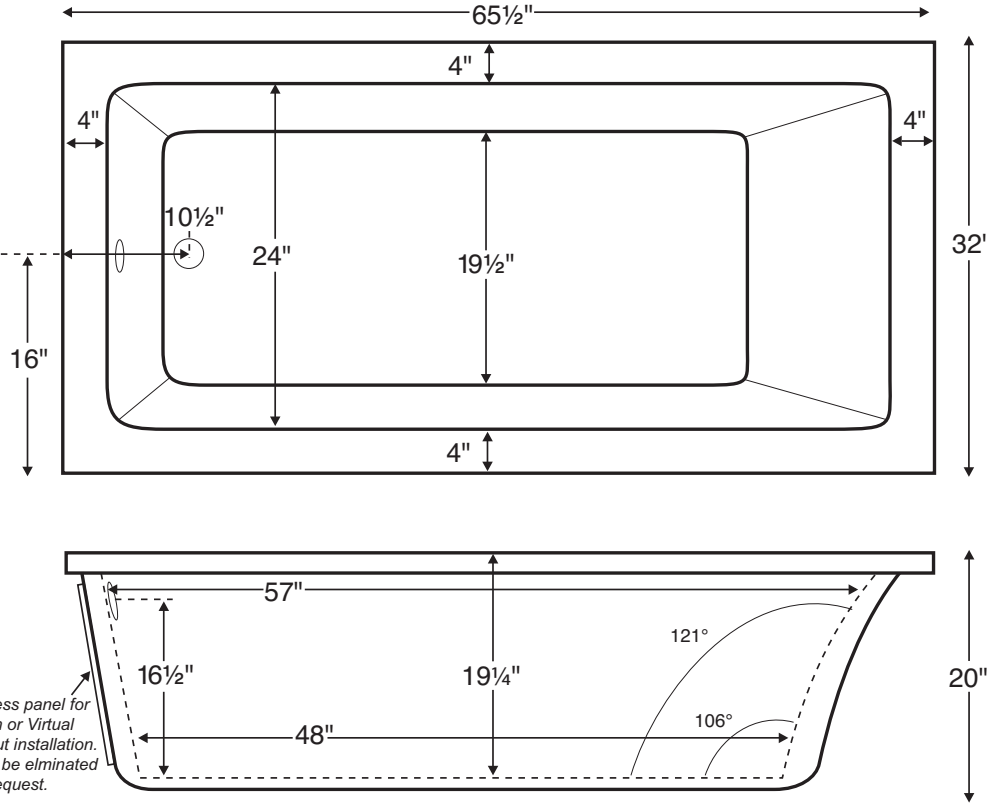

65.5" x 32" x 20"

GENERAL SPECIFICATIONS:

Installation: Freestanding
 Material: Acrylic
 Soaker Weight: 130 lbs / 58.97 kg
 Maximum Fill: 70 gal to overflow

NOTE: Filling this tub to the maximum may require an above average size or dedicated water heater.

IMPORTANT ORDERING & INSTALLATION INFORMATION:

- This tub model includes an access panel as a standard feature for drain, optional Virtual Spout, and on select models, valve set installation.
- Access panel is visibly located behind the waste and overflow. Please consider access panel visibility before ordering and when planning final installation position.
- Access panel dimensions vary according to tub model and design. Tubs featuring an integrated faucet deck for valve installation will have a larger opening and panel size for easier installation.
- Access panel can be eliminated by request at the time of ordering, which will increase installation difficulty.
- The Virtual Spout is installed below the water level of the tub. MTI supplies a Wilkins dual check valve and an Acme in-wall atmospheric vent to prevent backsiphonage. However, some areas of the country require additional backflow prevention when water is introduced to the bath below the water level. Please check local codes.
- Options listed cannot be combined with Designer Collection options.

• Before discarding tub crate, check for accessories that may be packaged inside.
 • All product measurements are ±1/2".
 • Specifications and configurations are subject to change without notice.
 • Measurements herein supersede all others published prior to publication date below.