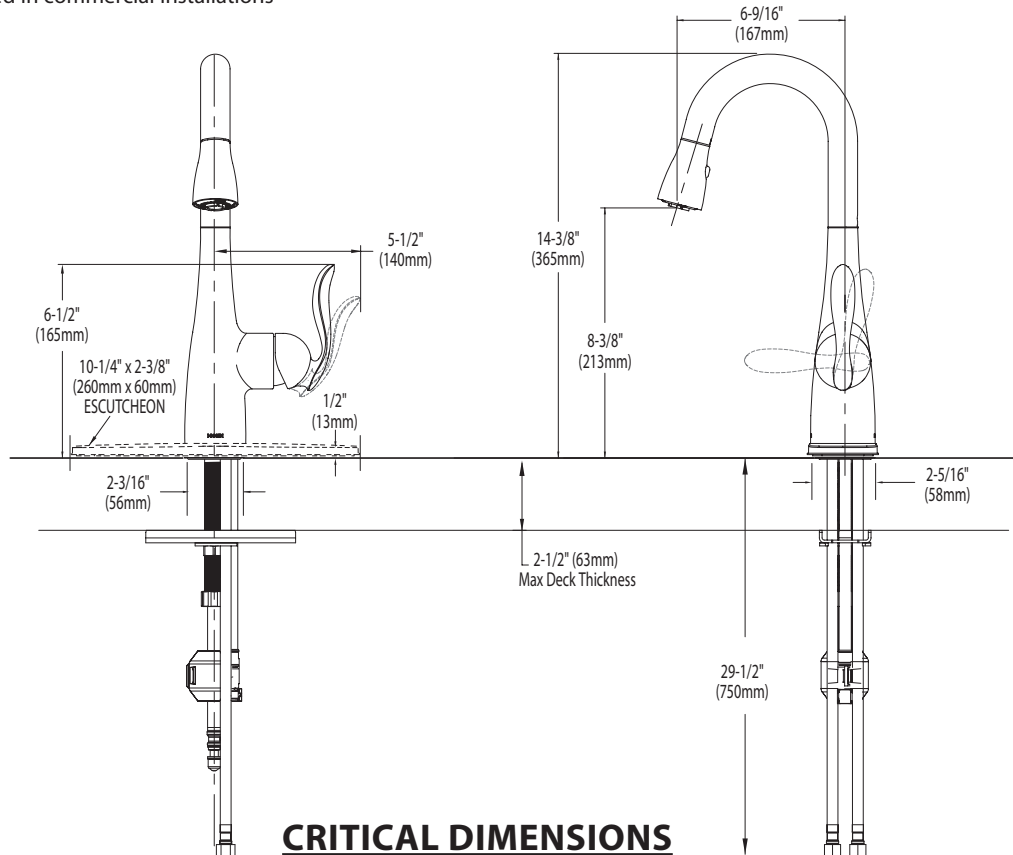

## FAUCET DESCRIPTION

- Reflex™ pulldown system offers smooth operation, easy movement and secure docking
- Metal construction with various finishes identified by suffix
- Quick connect installation
- Pullout spray with 68" braided hose
- Flexible supply lines with 3/8" compression fittings
- High arc spout provides the perfect height and reach for prep sinks while the pulldown feature provides infinite maneuverability for food preparation tasks
- 360° rotating spout

## ARBOR™ Single Handle High Arc Pulldown Prep/Bar Faucet

Models: CA5995 series

**NOTE:** THIS FAUCET IS DESIGNED TO BE INSTALLED THROUGH 1 OR 3 HOLES, 1-1/2" (38mm) MIN. DIA.

## CRITICAL DIMENSIONS

(DO NOT SCALE)