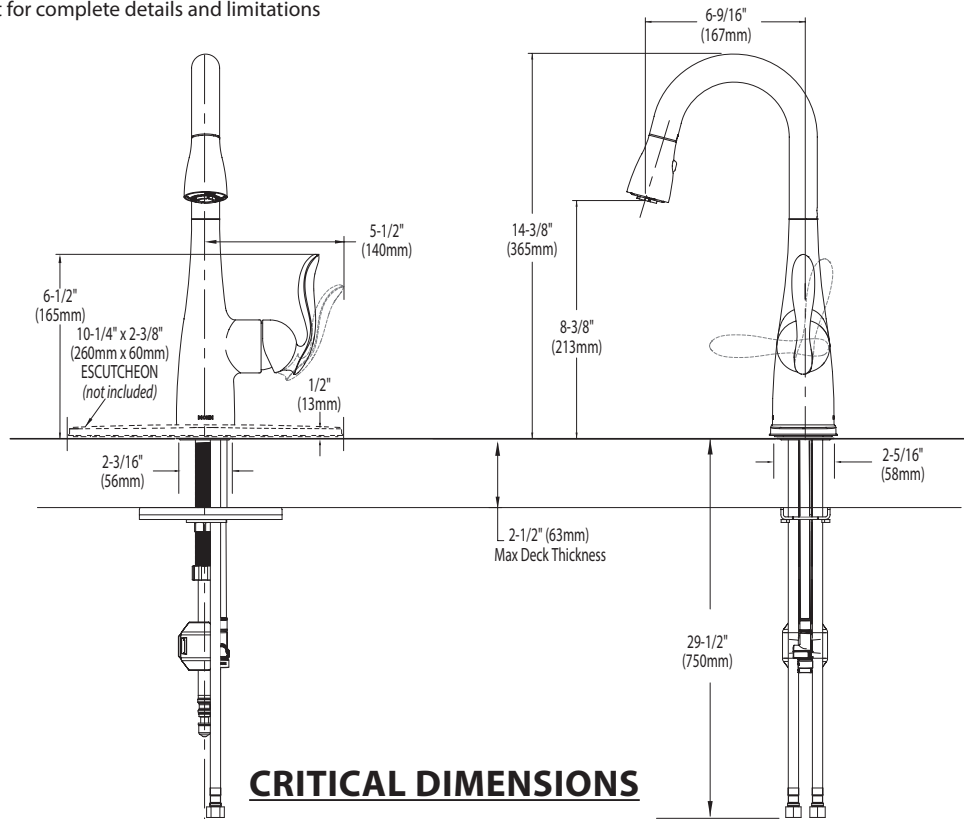

**OPERATION**

- Lever style handle
- Temperature controlled by 100° arc of handle travel
- Operates with less than 5 lbs. of force
- Operates in stream or spray mode in the pullout or retracted position
- When filling a vessel outside the sink, the pause feature conveniently stops the flow of water as the wand passes over the counter top

- Third party certified to IAPMO Green, ASME A112.18.1/CSA B125.1 and all applicable requirements referenced therein including NSF 61/9 & 372
- Meets CalGreen and Georgia SB370 requirements
- Complies with California Proposition 65 and with the Federal Safe Drinking Water Act
- The backflow protection system in the device consists of two independently operating check valves, a primary and a secondary which prevent backflow
- **ADA** ♿ for lever handle

# Specifications

**ARBOR™**  
**Single Handle High Arc  
Pulldown Prep/Bar Faucet**

**Models:** 5995 series

**NOTE:** THIS FAUCET IS DESIGNED TO BE INSTALLED THROUGH 1 OR 3 HOLES, 1-1/2" (38mm) MIN. DIA.

## FAUCET DESCRIPTION

- Reflex™ pulldown system offers smooth operation, easy movement and secure docking
- Metal construction with various finishes identified by suffix
- Quick connect installation
- Pullout spray with 68" braided hose
- Flexible supply lines with 3/8" compression fittings
- High arc spout provides the perfect height and reach for prep sinks while the pulldown feature provides infinite maneuverability for food preparation tasks
- 360° rotating spout