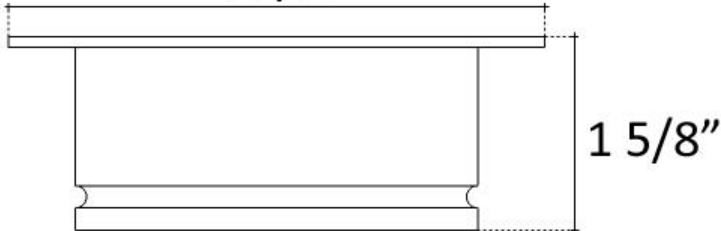

D071 (Stainless)

MAZE DISPOSAL FLANGE WITH
DECORATIVE BASKET STRAINER

DETAILS

Stainless Steel Construction
Specify Finish Options
Basket with Twist Nut

DRAIN SIZE

3.5" Standard Kitchen Drain, No Overflow

Shown in PS

AVAILABLE FINISHES

	PS	Polished Smooth Stainless Steel
	SS	Satin Smooth Stainless Steel
	PH	Polished Hammered Stainless Steel
	SH	Satin Hammered Stainless Steel

4 1/2"

1 5/8"

INSTALLATION

We recommend consulting a professional if you are unfamiliar with installing bathroom fixtures and plumbing. Linkasink accepts no liability for any damage to the floor, walls, plumbing, or personal injury during installation.