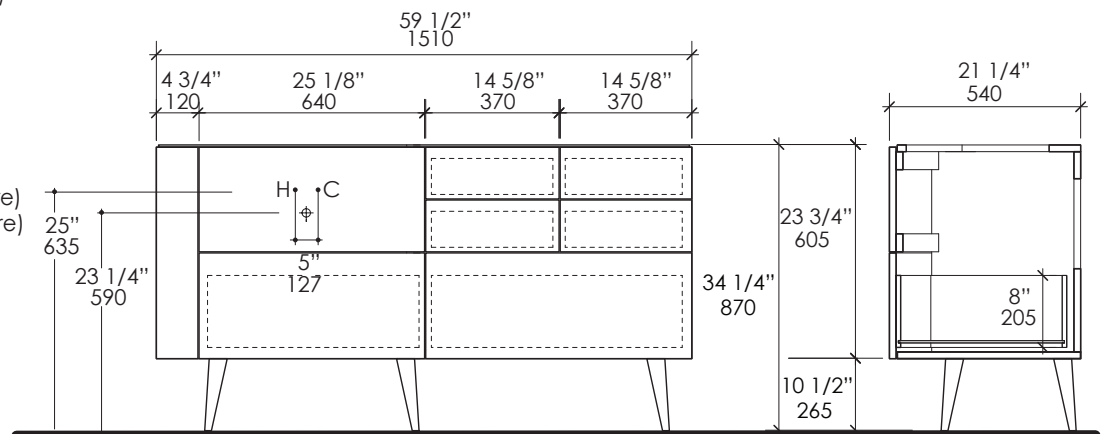

Flou Vanity

Item #MB123DX/MB123SX

Features:

- Free standing undercounter wood vanity with solid wood legs
- Two large bottom drawers, four small drawers with drawer organizers
- Options: Sink on left (-DX) or sink on right (-SX)
- Soft close drawer slides and concealed European hinges
- Door knobs included in Brushed Nickel finish
- Countertop & sink sold separately
- Customizable (please request a quote)
- Handmade in USA
- Manufactured with low VOC finishes and wood from renewable forests

Recommended Accessories:

- Item #MB123T: Stone countertop for Flou vanity #MB123
- Cutout for sink #33LA
- Faucet hole options: None, One, Two, or Three in 8" spread
- Item #33LA: Undermounted oval washbasin with overflow
- Recommended oversized European drain (i.e. item #7100-12, 7100-13OF or 7100-16OF)
- Finish options: White (-001) or Biscuit (-002)
- Undermounting clips included

Product Specifications:

Notes:

Drawings provided herein are meant to give the user an idea of the product and are not made to scale. The size in inches is rounded up to the nearest 1/16". Slight variances can often occur with porcelain and woodwork. Therefore, LACAVA will not be held responsible for any cutouts, countertops, or furniture made without the actual product or template from LACAVA. Differences in color, grain, appearance and texture are inherent in all natural woodwork, and should be expected. Variances in these qualities are not deemed manufacturing defects, and will not be accepted as valid reasons to return or exchange any LACAVA woodwork. Plumbing specifications are only a guideline and may need to be altered based on the application.