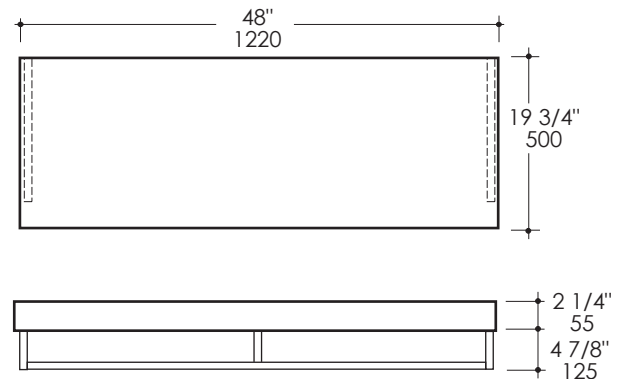

Product Specifications:

Finish Options:

- 02 - Natural Cherry
- 06 - Wedge
- 07 - Natural Walnut
- 08 - Matte White (TEX1 - fine texture)
- 16 - Matte Black (TEX1 - fine texture)
- 18 - Ebony
- 20 - Ash Gray
- 22 - Gray Zebra
- 24 - Classic Walnut
- 31 - White Oak
- 33 - African Mahogany
- 34 - Matte Mocha (TEX1 - fine texture)
- 35 - Matte Ardesia (TEX1 - fine texture)
- 36 - Espresso
- 37 - Weathered Oak
- 52 - Silver Oak
- 85 - Gloss White
- 86 - Gloss Black
- 87 - Gloss Mocha
- 88 - Gloss Ardesia

Notes:

Drawings provided herein are meant to give the user an idea of the product and are not made to scale. The size in inches is rounded up to the nearest 1/16". Slight variances can often occur with porcelain and woodwork. Therefore, LACAVA will not be held responsible for any cutouts, countertops, or furniture made without the actual product or template from LACAVA. Differences in color, grain, appearance and texture are inherent in all natural woodwork, and should be expected. Variances in these qualities are not deemed manufacturing defects, and will not be accepted as valid reasons to return or exchange any LACAVA woodwork. Plumbing specifications are only a guideline and may need to be altered based on the application.

Product specifications are not binding to the manufacturer and can be changed without notice at any time. Please refer to your shipment for product final sizes.

LACAVA is committed to the highest level of customer service. Please feel free to contact us at 1-888-522-2823 (toll free) or by email at info@lacava.com for technical assistance or any general inquiries.

Rev. 9-28-2017