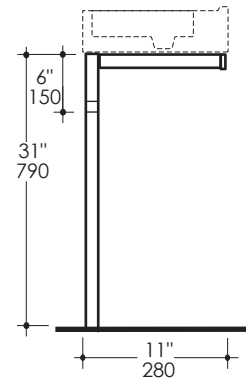

### Recommended Accesories:

- Item #5462: Porcelain washbasin
- Recommended oversized European drain (i.e. item #7100-13)
- Available in White (-001) only
- Faucet hole options: One, Two, or Three in 8" spread

### Notes:

Drawings provided herein are meant to give the user an idea of the product and are not made to scale. The size in inches is rounded up to the nearest 1/16". Slight variances can often occur with porcelain and woodwork. Therefore, LACAVA will not be held responsible for any cutouts, countertops, or furniture made without the actual product or template from LACAVA. Differences in color, grain, appearance and texture are inherent in all natural woodwork, and should be expected. Variances in these qualities are not deemed manufacturing defects, and will not be accepted as valid reasons to return or exchange any LACAVA woodwork. Plumbing specifications are only a guideline and may need to be altered based on the application.