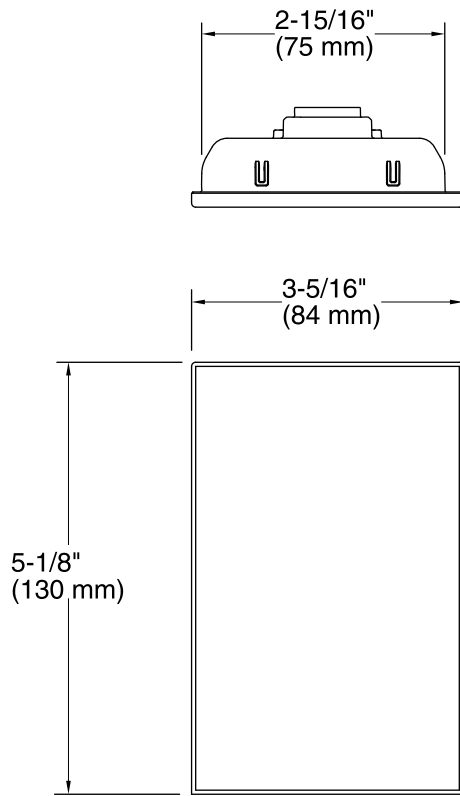

Technical Information

All product dimensions are nominal.

Drain included: No

Max. Ambient temp: 125°F (51.7°C)

Notes

Install this product according to the installation instructions.

CAUTION: Risk of product damage. The digital interface is rated to operate in temperatures up to 140°F (60°C). Do not install where the temperature may exceed 140°F (60°C).

CAUTION: Risk of product damage. Do not install the digital interface above the steamhead of a steam unit.