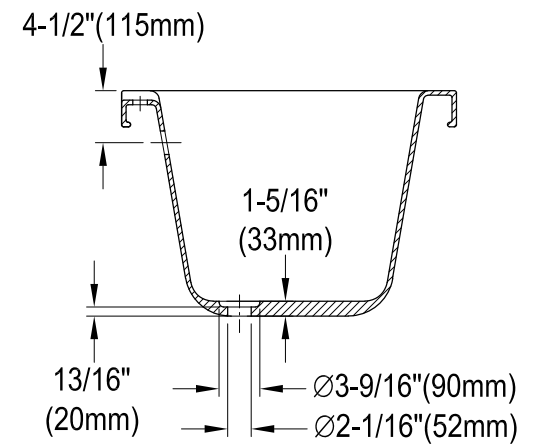

# VT7DS672924H1,2,5,8

67" Acrylic Clawfoot Tub With 7" Faucet Drillings

Section A-A