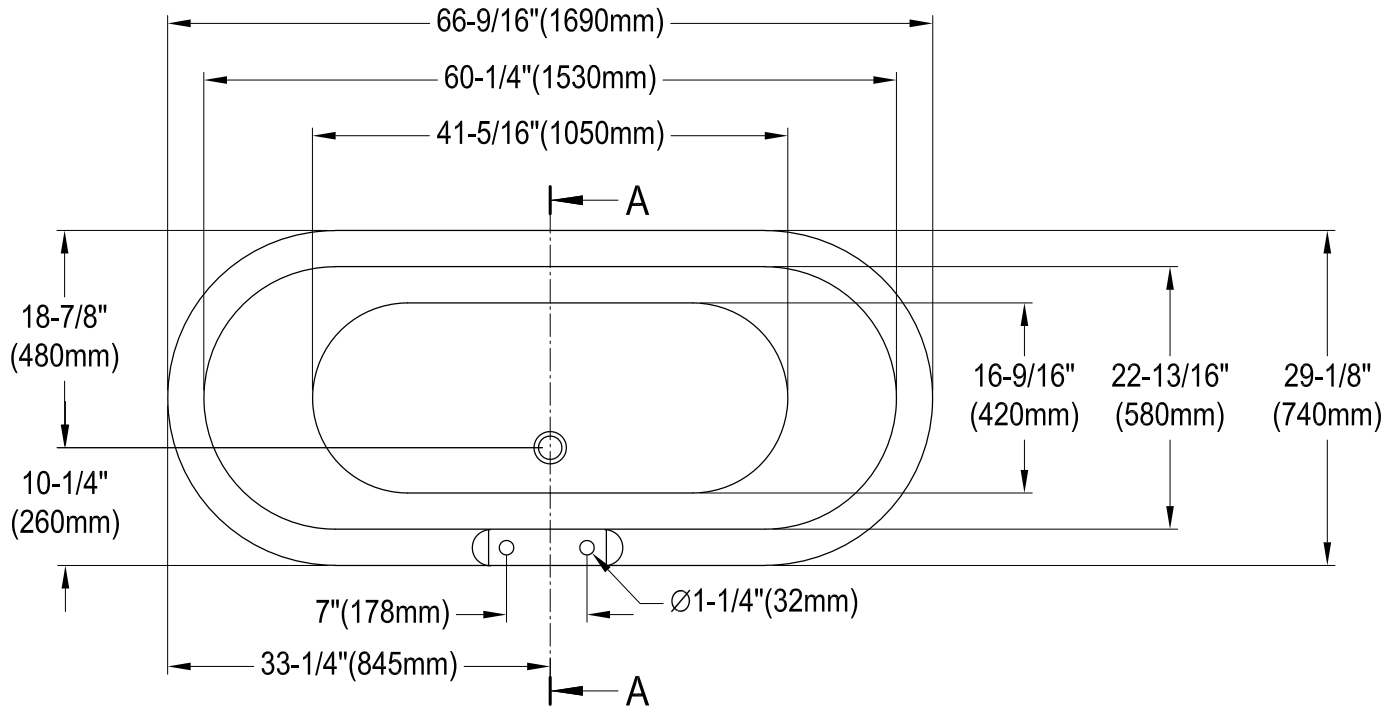

# VT7DS672924H1,2,5,8

67" Acrylic Clawfoot Tub With 7" Faucet Drillings

Section A-A