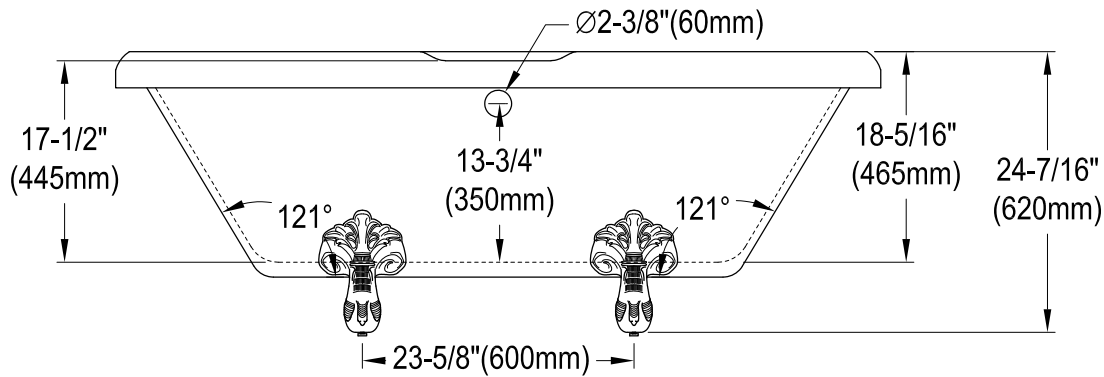

# VT7DS672924H1,2,5,8

67" Acrylic Clawfoot Tub With 7" Faucet Drillings

Section A-A