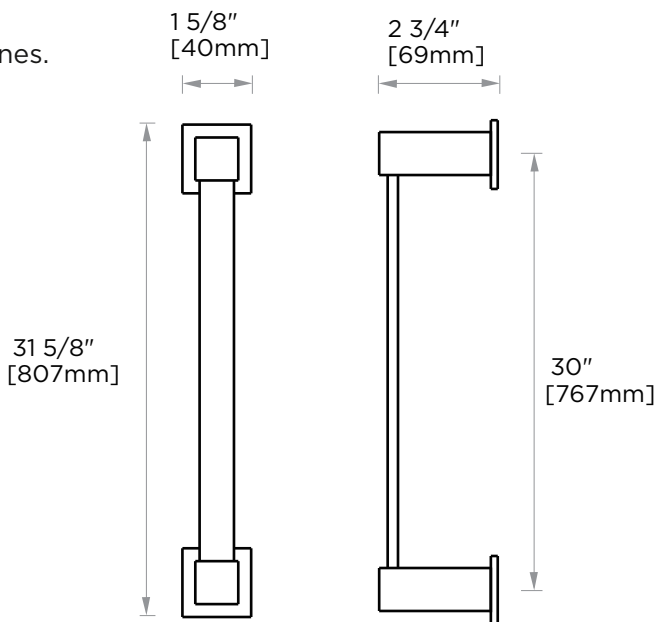

WARRANTY:

Lifetime Limited (Residential Use)
One Year (Commercial Use)

NOTE: Dimensions and specifications are subject to change without notice.