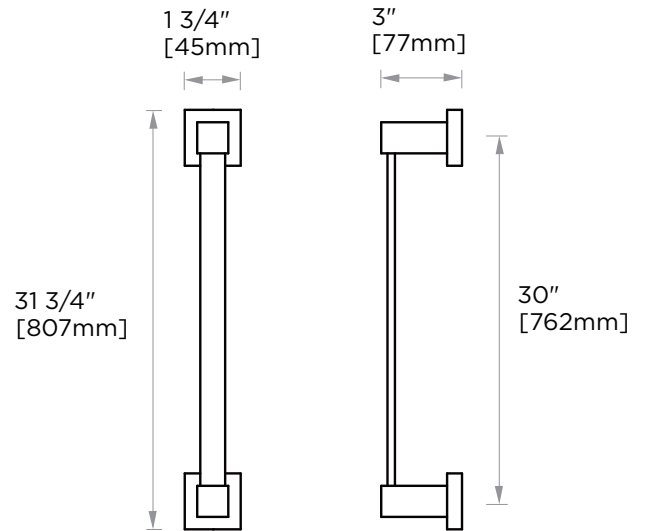

Includes Rosette : 40X4mm  
Without Rosette

With Rosette

#### 277300

**PRODUCT NAME:** TOWEL BAR 30"

**PRODUCT CODE:** 277300

**MATERIAL:** All-brass construction

**KEY FEATURES:** Contemporary design. Square base with clean and elongated lines.

**STOCKED FINISHES:**

NOTE: Dimensions and specifications are subject to change without notice.

## LISBON COLLECTION

Large Square Rosette  
277SQLG 45X12mm

Small Round Rosette  
137RDSM 40X4mm

Large Round Rosette  
137RDLG 48X10mm

NOTE: Dimensions and specifications are subject to change without notice.