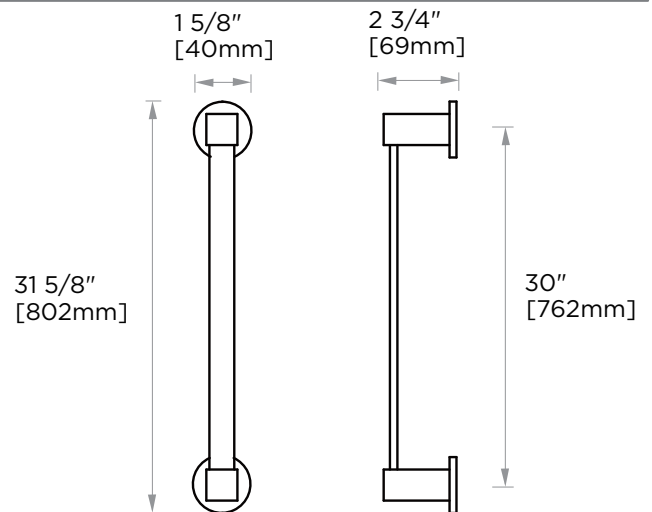

Includes Rosette : 40X4mm  
Without Rosette

With Rosette

#### 277300

**PRODUCT NAME:** TOWEL BAR 30"

**PRODUCT CODE:** 277300

**MATERIAL:** All-brass construction

**KEY FEATURES:** Contemporary design. Square base with clean and elongated lines.

**STOCKED FINISHES:**

NOTE: Dimensions and specifications are subject to change without notice.

## LISBON COLLECTION

Large Square Rosette  
277SQLG 45X12mm

Small Round Rosette  
137RDSM 40X4mm

Large Round Rosette  
137RDLG 48X10mm

NOTE: Dimensions and specifications are subject to change without notice.