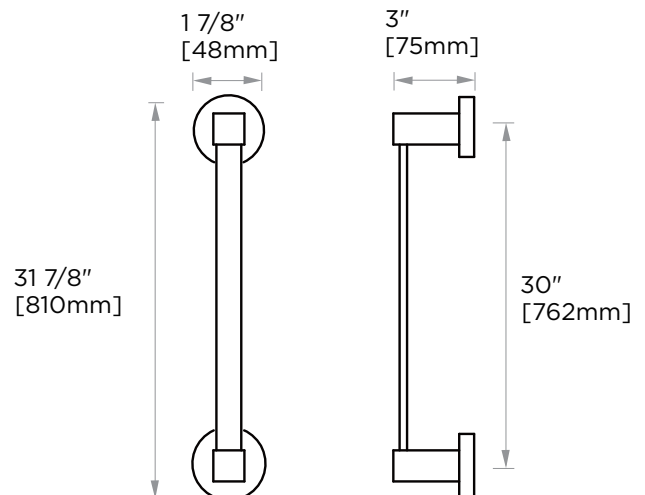

Includes Rosette : 40X4mm  
Without Rosette

With Rosette

#### 277300

**PRODUCT NAME:** TOWEL BAR 30"

**PRODUCT CODE:** 277300

**MATERIAL:** All-brass construction

**KEY FEATURES:** Contemporary design. Square base with clean and elongated lines.

**STOCKED FINISHES:**

NOTE: Dimensions and specifications are subject to change without notice.

## LISBON COLLECTION

Large Square Rosette  
277SQLG 45X12mm

Small Round Rosette  
137RDSM 40X4mm

Large Round Rosette  
137RDLG 48X10mm

NOTE: Dimensions and specifications are subject to change without notice.