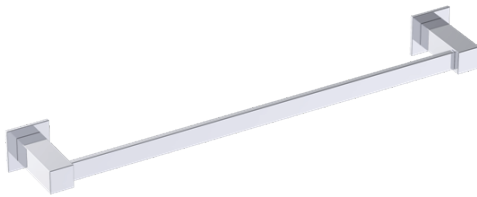

Includes Rosette : 40X4mm  
Without Rosette

With Rosette

### TOWEL BAR 30"

#### 277300

**PRODUCT NAME:** TOWEL BAR 30"

**PRODUCT CODE:** 277300

**MATERIAL:** All-brass construction

**KEY FEATURES:** Contemporary design. Square base with clean and elongated lines.

**STOCKED FINISHES:**

## LISBON COLLECTION

Large Square Rosette  
277SQLG 45X12mm

Small Round Rosette  
137RDSM 40X4mm

Large Round Rosette  
137RDLG 48X10mm

NOTE: Dimensions and specifications are subject to change without notice.