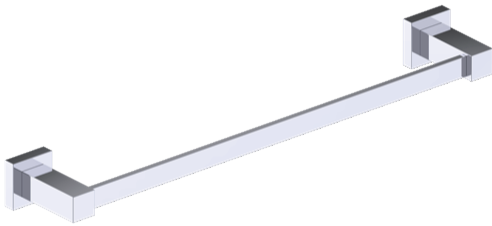

LISBON COLLECTION

Large Square Rosette
277SQLG 45X12mm