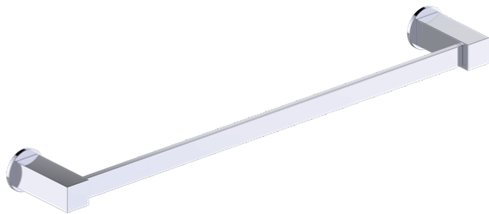

Small Round Rosette
137RDSM 40X4mm