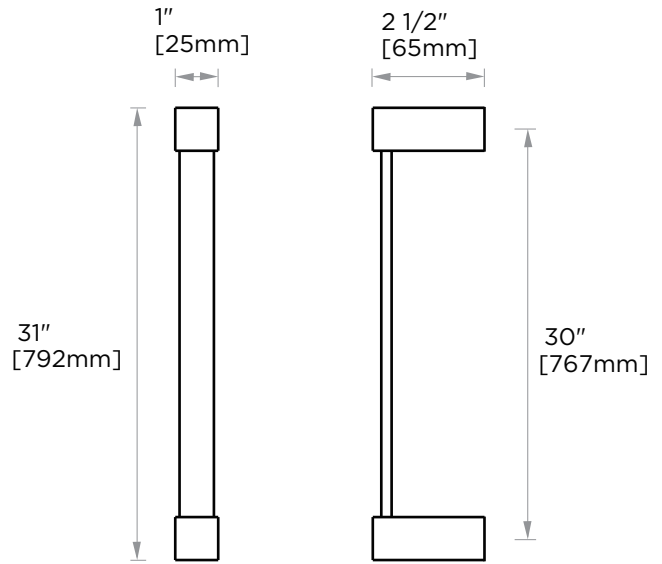

Includes Rosette : 40X4mm  
Without Rosette

With Rosette

### TOWEL BAR 30"

#### 277300

**PRODUCT NAME:** TOWEL BAR 30"

**PRODUCT CODE:** 277300

**MATERIAL:** All-brass construction

**KEY FEATURES:** Contemporary design. Square base with clean and elongated lines.

**STOCKED FINISHES:**

## LISBON COLLECTION

Large Square Rosette  
277SQLG 45X12mm

Small Round Rosette  
137RDSM 40X4mm

Large Round Rosette  
137RDLG 48X10mm

NOTE: Dimensions and specifications are subject to change without notice.