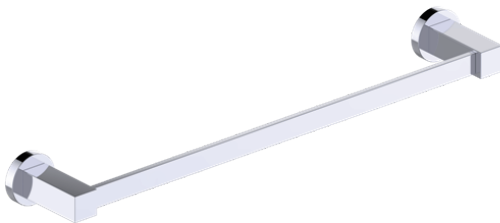

Includes Rosette : 40X4mm  
Without Rosette

With Rosette

#### 277300

**PRODUCT NAME:** TOWEL BAR 30"

**PRODUCT CODE:** 277300

**MATERIAL:** All-brass construction

**KEY FEATURES:** Contemporary design. Square base with clean and elongated lines.

**STOCKED FINISHES:**

## LISBON COLLECTION

Large Square Rosette  
277SQLG 45X12mm

Small Round Rosette  
137RDSM 40X4mm

Large Round Rosette  
137RDLG 48X10mm

NOTE: Dimensions and specifications are subject to change without notice.