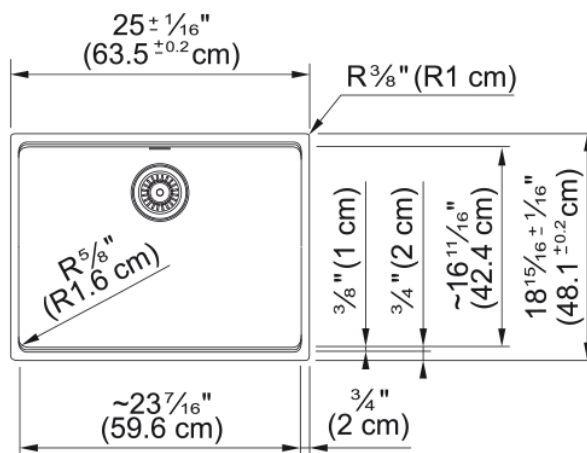

Maris Undermount Sink - MAG11023ADA-SHG | 125.0687.042

Technical Data

Aspect

Sink type	Sink
Type of material	Granite
Number of bowls	1
Color	Stone grey
Finish	None

Product Dimensions

Exterior size: right to left	25.008
Exterior size: front to back	18.937
Large bowl size: right to left	23.465
Large bowl size: front to back	16.614
Large bowl: depth	5

Installation

Minimum cabinet size	30"
----------------------	-----

Product specifications

Installation type	Undermount
Drain hole	3 1/2"
Position of drainer	No drainer

Product identification

Product brand	FRANKE
Product family	Maris
Collection	Maris
Certified by	IAPMO