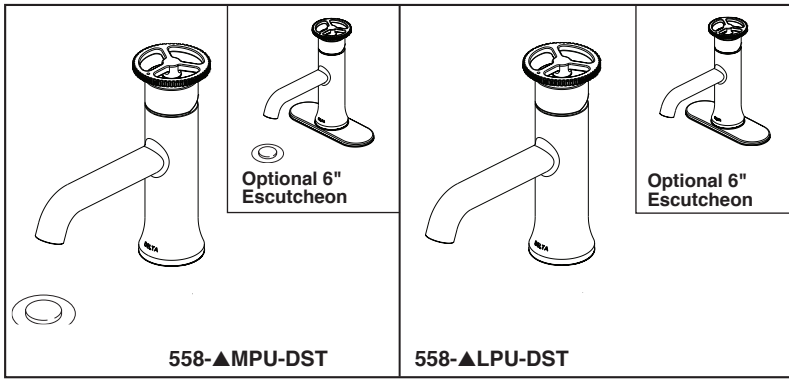

see what Delta can do™

BATHROOM FAUCET

- Trinsic® Bath Collection
- Single Handle Deck Mount

STANDARD SPECIFICATIONS:

- Max. flow rate 1.2 gpm @ 60 psi, 4.5 L/min @ 414 kPa
- One or three hole mount (escutcheon optional, included)
- Diamond coated ceramic cartridge
- 1/4" O.D. straight, staggered PEX supply tubes
- Models have metal drain with pop-up type fitting with plated flange and stopper, no lift rod hole
- "LPU" models less pop-up drain, no lift rod hole
- Optional red/blue indicator ring provided with model

COMPLIES WITH:

- ASME A112.18.1 / CSA B125.1
- EPA WaterSense®

Submitted Model No.: _____

Specific Features: _____

▲ Designate Proper Finish Suffix

Delta reserves the right (1) to make changes in specifications and materials, and (2) to change or discontinue models, both without notice or obligation. Dimensions are for reference only. See current full-line price book or www.deltafaucet.com for finish options and product availability.