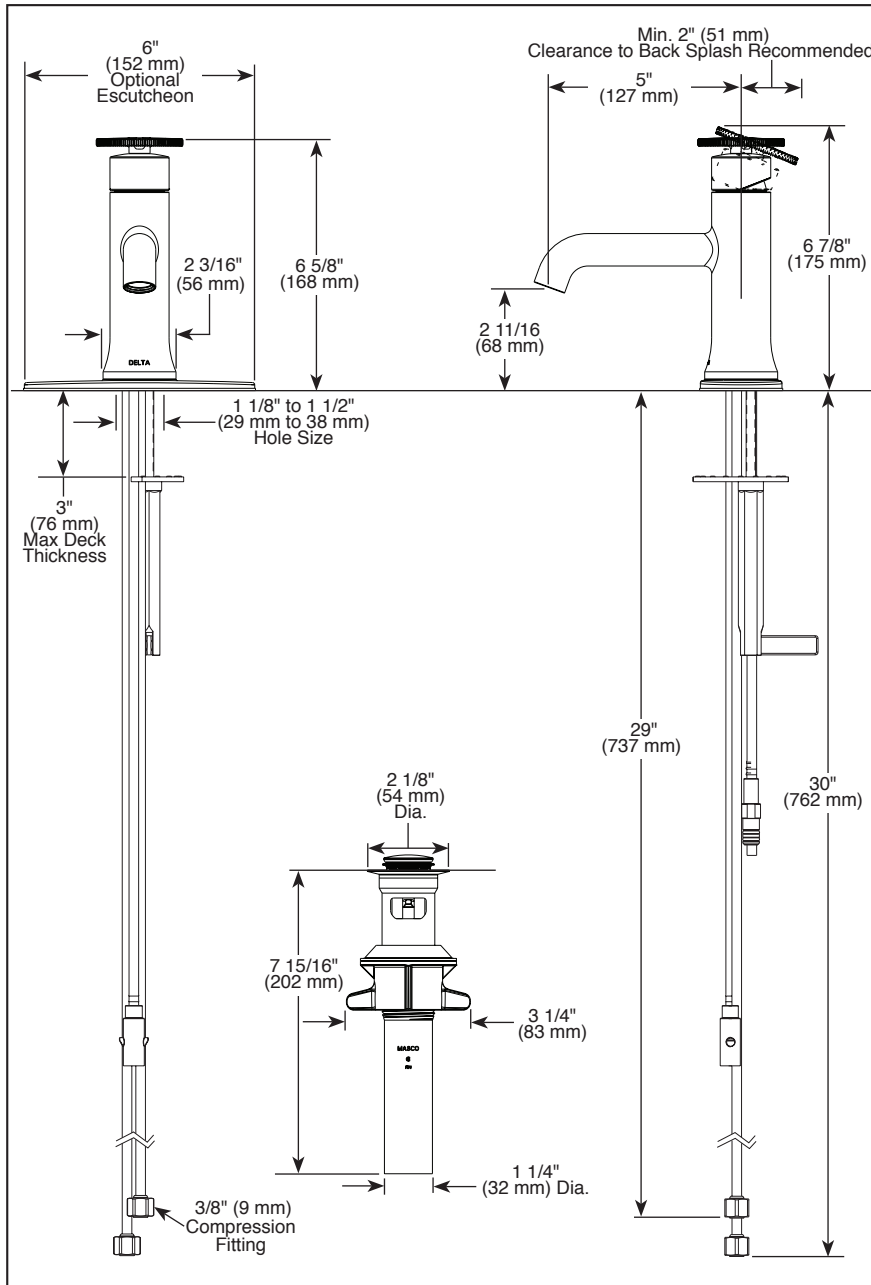

see what Delta can do™

BATHROOM FAUCET

- Trinsic® Bath Collection
- Single Handle Deck Mount

STANDARD SPECIFICATIONS:

- Max. flow rate 1.2 gpm @ 60 psi, 4.5 L/min @ 414 kPa
- One or three hole mount (escutcheon optional, included)
- Diamond coated ceramic cartridge
- 1/4" O.D. straight, staggered PEX supply tubes
- Models have metal drain with pop-up type fitting with plated flange and stopper, no lift rod hole
- "LPU" models less pop-up drain, no lift rod hole
- Optional red/blue indicator ring provided with model

COMPLIES WITH:

- ASME A112.18.1 / CSA B125.1
- EPA WaterSense®

Submitted Model No.: _____

Specific Features: _____

▲ Designate Proper Finish Suffix

Delta reserves the right (1) to make changes in specifications and materials, and (2) to change or discontinue models, both without notice or obligation. Dimensions are for reference only. See current full-line price book or www.deltafaucet.com for finish options and product availability.

DSP-L-558-MPU-DST Rev. B

Delta Faucet Company

55 E. 111th Street, Indianapolis, IN 46280
 350 South Edgeware Road, St. Thomas, ON N5P 4L1
 © 2021 Delta Faucet Company