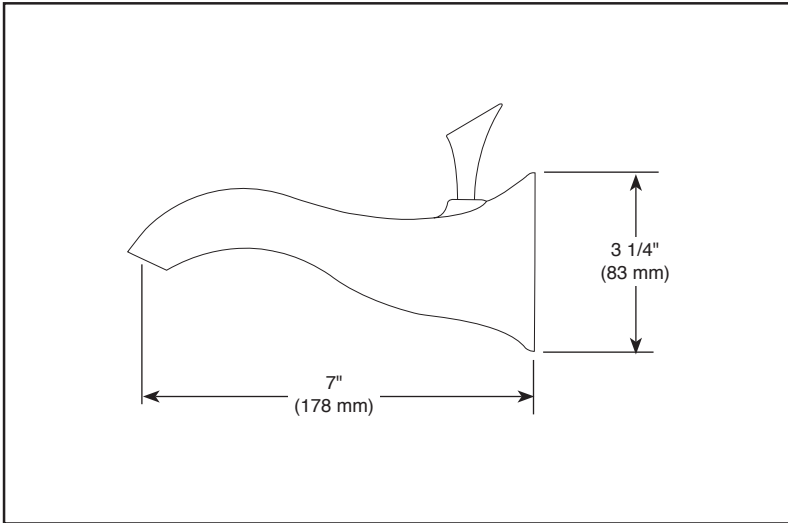

RP49345▲

Submitted Model No.: _____

Specific Features: _____

BRIZO®

DIVERTER TUB SPOUT

■ RSVP® Bath Collection

STANDARD SPECIFICATIONS:

- Pull-up diverter tub spout
- Solid brass construction
- Thread onto 1/2" NPT