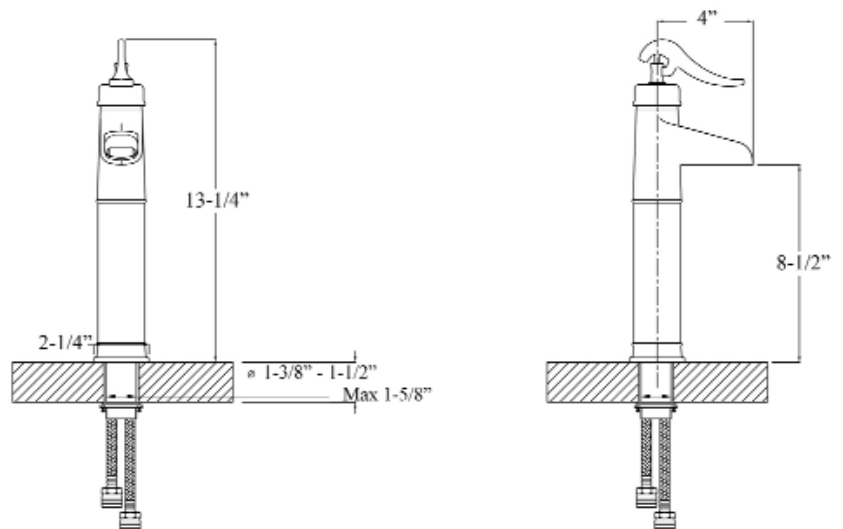

THALIA SINGLE HANDLE VESSEL FAUCET

Cat. No.
LFV404

Features:

- ▶ Constructed of solid brass
- ▶ Single handle operation
- ▶ Drain not included
- ▶ Includes 2 braided hoses
- ▶ Hoses have 1/2" male connectors
- ▶ Height to spout 8-1/2"
- ▶ Ceramic disc cartridges
- ▶ Flow rate is 1.2 GPM at 60 psi
- ▶ cUPC/NSF/AB1953 Certified

Finishes:

- CP** Polished Chrome
- BN** Brushed Nickel
- ORB** Oil Rubbed Bronze

Spout Reach: 4"
Height: 13-1/4"

Dimensions of fixture are nominal and may vary. Dimensions and specifications subject to change without notice.