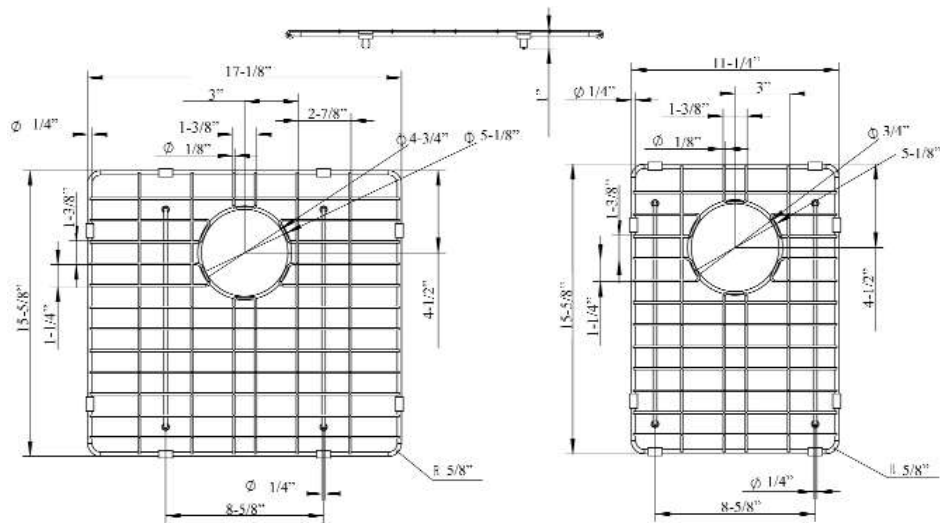

FSSDB2510 WIRE GRID

Cat. No.
FSSDB2510-WIRE

Features:

- ▶ Fits bottom of FSSDB2510 double bowl farmer sink
- ▶ Rubber Feet Covers Included

Finishes:

SS Stainless Steel

Large Wire Grid:

W: 17- $\frac{1}{8}$ "

D: 15- $\frac{5}{8}$ "

H: 1"

Small Wire Grid:

W: 11- $\frac{1}{4}$ "

D: 15"

H: 1"

Drain Hole : 4- $\frac{3}{4}$ "

Dimensions and specifications subject to change without notice.