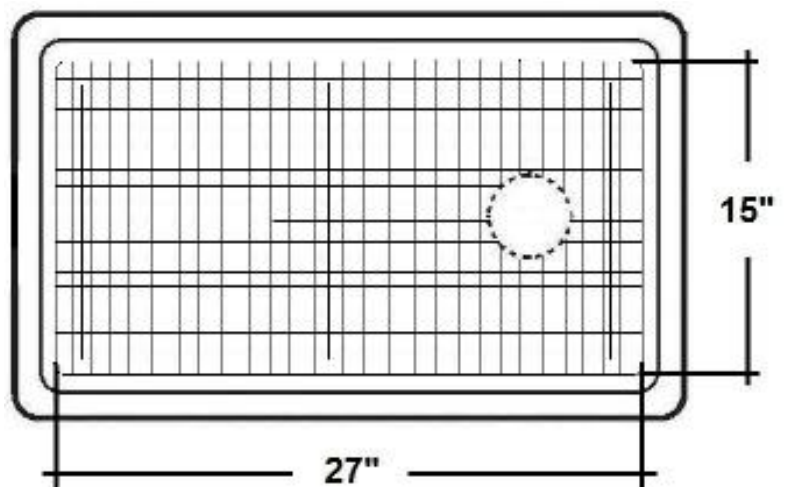

FS30 WIRE GRID

Cat. No.
FS30 Wire Grid

Sink not included

L: 27"
W: 15"
H: 3/4"

Hole Diameter: 5-1/2"

Features:

- ▶ Fits Bottom of FS30 Farmer Sink
- ▶ Rubber Feet Covers Included

Finishes:

SS Stainless Steel

Dimensions and specifications subject to change without notice.